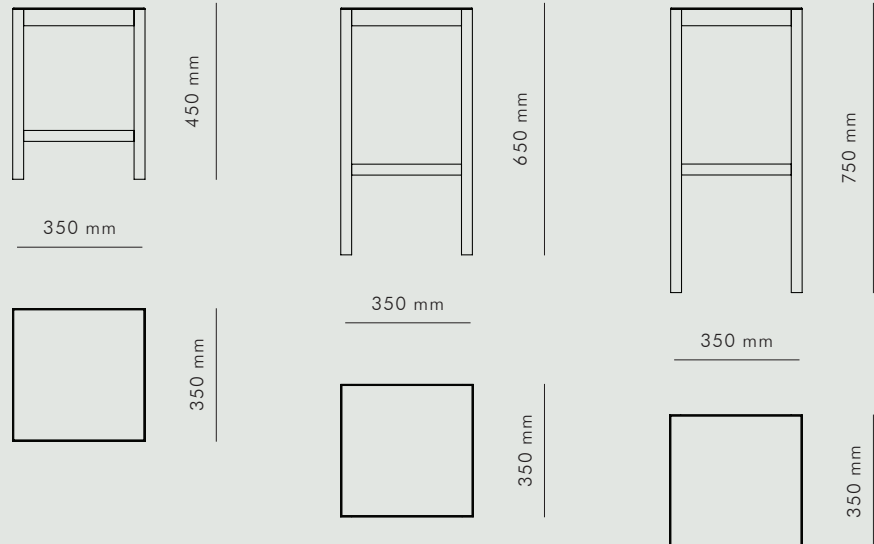

KBH STOOL / COUNTER STOOL / BAR STOOL

SEATING

NATURAL OAK / MEDIUM FUMED OAK + LEATHER

KBH Stool, KBH Counter stool and KBH Bar Stool is made of solid oak and is available in two colours: Natural oak with a cognac leather seat and medium fumed oak with black leather seat.

KBH Bar Stool is designed for casual seating by a bar and KBH Counter Stool for a kitchen island.

The stools are Handmade in Denmark.

AVAILABLE MATERIALS	TYPE	SIZE	OAK	LEATHER	ITEM NO.
OAK + LEATHER	Stool	450	Natural	Cognac 9203	3608-000
	Stool	450	Medium Fumed	Black 9204	3609-000
	Counter Stool	650	Natural	Cognac 9203	3621-000
	Counter Stool	650	Medium Fumed	Black 9204	3622-000
	Bar Stool	750	Natural	Cognac 9203	3623-000
	Bar Stool	750	Medium Fumed	Black 9204	3624-000

DATA

Dimension (mm)

TYPE	WIDTH	HEIGHT	DEPTH	DIAMETER	SEAT HEIGHT
Stool	350	450	350	-	450
Counter Stool	350	650	350	-	650
Bar Stool	350	750	350	-	750

SHIPPING SPECIFICATIONS

Dimension (mm) / Volume (m³) / Weight (kg)

TYPE	BOX LENGTH	BOX WIDTH	BOX HEIGHT	BOX VOLUME	BOX WEIGHT
Stool	385	385	510	0,076	5
Counter Stool	385	385	710	0,11	5,5
Bar Stool	385	385	810	0,12	6