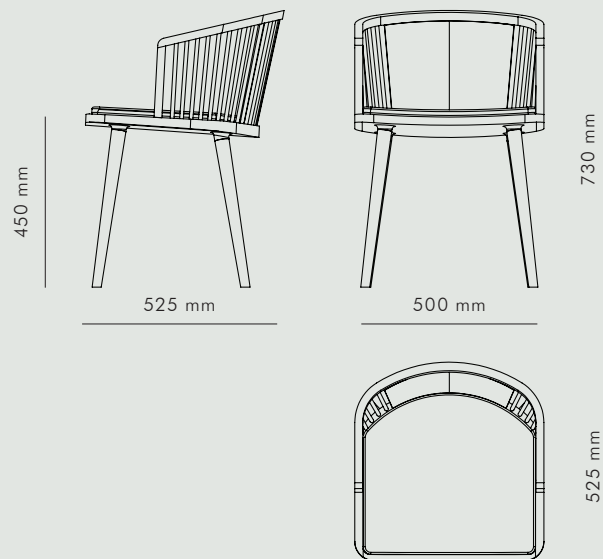

KBH ALOUETTE CHAIR

SEATING

NATURAL OAK / MEDIUM FUMED OAK + NUBUCK LEATHER

KBH Alouette Chair was custom made for the Danish Michelin star restaurant Alouette, and now a part of the KBH Furniture Collection. The chair comes in two colours: oak and fumed oak with nubuck leather seats in 6 different colours. Chairs and cushions are handmade in Denmark.

DATA

Dimension (mm)

LENGTH	WIDTH	HEIGHT	DEPTH	DIAMETER	SEAT HEIGHT
–	500	730	525	–	450

SHIPPING SPECIFICATIONS

Dimension (mm) / Volume (m³) / Weight (kg)

BOX LENGTH	BOX WIDTH	BOX HEIGHT	BOX VOLUME	BOX WEIGHT
550	535	755	0,22	10