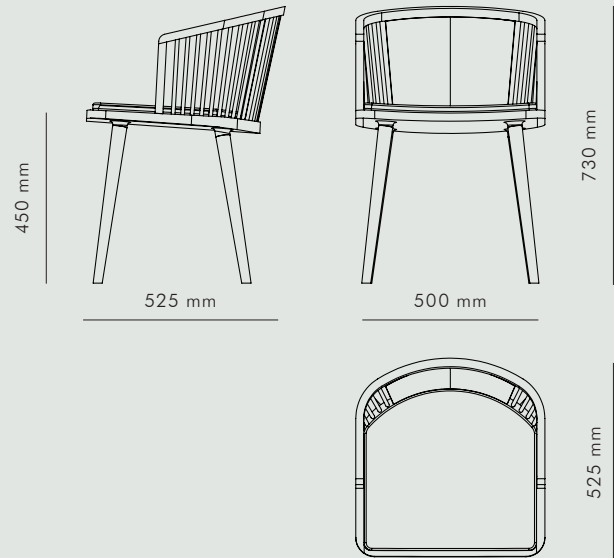

KBH ALOUETTE CHAIR

SEATING

NATURAL OAK / MEDIUM FUMED OAK + NUBUCK LEATHER

KBH Alouette Chair was custom made for the Danish Michelin star restaurant Alouette, and now a part of the KBH Furniture Collection. The chair comes in two colours: oak and fumed oak with nubuck leather seats in 6 different colours. Chairs and cushions are handmade in Denmark.

AVAILABLE MATERIALS	OAK	LEATHER	ITEM NO.
OAK + NUBUCK LEATHER	<i>Natural</i>	<i>Black 8009</i>	3611-009
	<i>Natural</i>	<i>Grey 8013</i>	3611-013
	<i>Natural</i>	<i>Brown 8015</i>	3611-015
	<i>Natural</i>	<i>Dark Brown 8017</i>	3611-017
	<i>Natural</i>	<i>Green 8020</i>	3611-020
	<i>Natural</i>	<i>Blue 8021</i>	3611-021
	<i>Medium Fumed</i>	<i>Black 8009</i>	3612-009
	<i>Medium Fumed</i>	<i>Grey 8013</i>	3612-013
	<i>Medium Fumed</i>	<i>Brown 8015</i>	3612-015
	<i>Medium Fumed</i>	<i>Dark Brown 8017</i>	3612-017
	<i>Medium Fumed</i>	<i>Green 8020</i>	3612-020
	<i>Medium Fumed</i>	<i>Blue 8021</i>	3612-021

DATA

Dimension (mm)

LENGTH	WIDTH	HEIGHT	DEPTH	DIAMETER	SEAT HEIGHT
–	500	730	525	–	450

SHIPPING SPECIFICATIONS

Dimension (mm) / Volume (m³) / Weight (kg)

BOX LENGTH	BOX WIDTH	BOX HEIGHT	BOX VOLUME	BOX WEIGHT
550	535	755	0,22	10