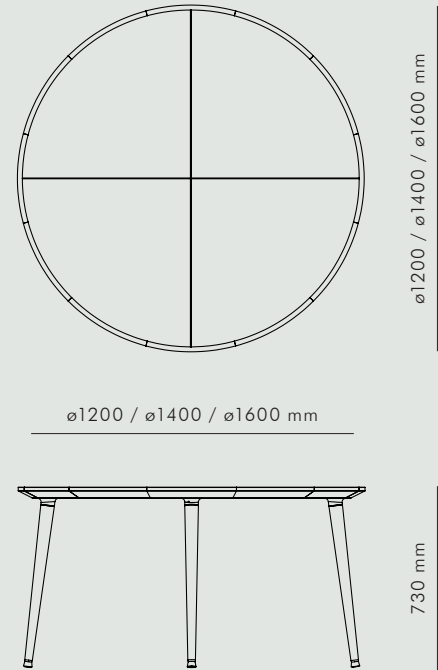

KBH ALOUETTE TABLE

TABLES

MEDIUM FUMED OAK + NUBUCK LEATHER

KBH Alouette Table was custom made for the Danish Michelin star restaurant Alouette, and now a part of the KBH Furniture Collection. The table comes in fumed oak with green nubuck leather top in 3 different sizes. Chairs and cushions are handmade in Denmark.

AVAILABLE MATERIALS	COLOUR	SIZE	TEM NO.
OAK + LEATHER	Medium Fumed Green 8020	SMALL	3025-013
OAK + LEATHER	Medium Fumed Green 8020	MEDIUM	3026-013
OAK + LEATHER	Medium Fumed Green 8020	LARGE	3027-013

DATA

Dimension (mm)

SIZE	LENGTH	WIDTH	HEIGHT	DEPTH	DIAMETER
Small	-	-	73	-	1200
Medium	-	-	73	-	1400
Large	-	-	73	-	1600

SHIPPING SPECIFICATIONS

Dimension (mm) / Volume (m³) / Weight (kg)

SIZE	BOX LENGTH	BOX WIDTH	BOX HEIGHT	BOX VOLUME	BOX WEIGHT
Small	1400	1400	200	0,4	62
Medium	1600	1600	200	0,55	66
Large	1800	1800	200	0,65	71