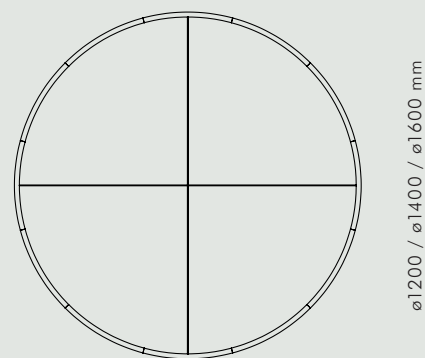

## KBH ALOUETTE TABLE

KØBENHAVNS-MØBELSNEDKERI

KBH ALOUETTE TABLE

TABLES

MEDIUM FUMED OAK + NUBUCK LEATHER

*KBH Alouette Table was custom made for the Danish Michelin star restaurant Alouette, and now a part of the KBH Furniture Collection. The table comes in fumed oak with green nubuck leather top in 3 different sizes. Chairs and cushions are handmade in Denmark.*

ø1200 / ø1400 / ø1600 mm

730 mm

SEATING CAPACITY

Ø120	4 persons
Ø140	6 persons
Ø160	8 persons

AVAILABLE MATERIALS		COLOUR	SIZE	TEM NO.
OAK + LEATHER	Medium Fumed	Green 8020	SMALL	3025-013
OAK + LEATHER	Medium Fumed	Green 8020	MEDIUM	3026-013
OAK + LEATHER	Medium Fumed	Green 8020	LARGE	3027-013

DATA

Dimension (mm)

SIZE	LENGTH	WIDTH	HEIGHT	DEPTH	DIAMETER
Small	-	-	73	-	1200
Medium	-	-	73	-	1400
Large	-	-	73	-	1600

SHIPPING SPECIFICATIONS

Dimension (mm) / Volume (m<sup>3</sup>) / Weight (kg)

SIZE	BOX LENGTH	BOX WIDTH	BOX HEIGHT	BOX VOLUME	BOX WEIGHT
Small	1400	1400	200	0,4	62
Medium	1600	1600	200	0,55	66
Large	1800	1800	200	0,65	71