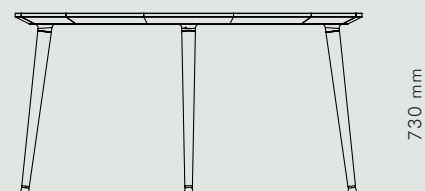

## KBH ALOUETTE TABLE

KØBENHAVNS-MØBELSNEDKERI

KBH ALOUETTE TABLE

TABLES

MEDIUM FUMED OAK + NUBUCK LEATHER

*KBH Alouette Table was custom made for the Danish Michelin star restaurant Alouette, and now a part of the KBH Furniture Collection. The table comes in fumed oak with green nubuck leather top in 3 different sizes. Chairs and cushions are handmade in Denmark.*

ø1200 / ø1400 / ø1600 mm

730 mm

SEATING CAPACITY

Ø120	4 persons
Ø140	6 persons
Ø160	8 persons

AVAILABLE MATERIALS		COLOUR	SIZE	TEM NO.
OAK + LEATHER	Medium Fumed	Green 8020	SMALL	3025-013
OAK + LEATHER	Medium Fumed	Green 8020	MEDIUM	3026-013
OAK + LEATHER	Medium Fumed	Green 8020	LARGE	3027-013

DATA

Dimension (mm)

SIZE	LENGTH	WIDTH	HEIGHT	DEPTH	DIAMETER
Small	-	-	73	-	1200
Medium	-	-	73	-	1400
Large	-	-	73	-	1600

SHIPPING SPECIFICATIONS

Dimension (mm) / Volume (m<sup>3</sup>) / Weight (kg)

SIZE	BOX LENGTH	BOX WIDTH	BOX HEIGHT	BOX VOLUME	BOX WEIGHT
Small	1400	1400	200	0,4	62
Medium	1600	1600	200	0,55	66
Large	1800	1800	200	0,65	71