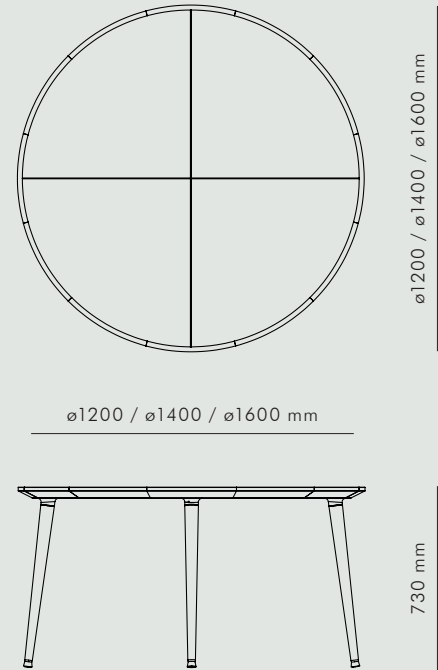

KBH ALOUETTE TABLE

KØBENHAVNS-MØBELSNEDKERI

KBH ALOUETTE TABLE

TABLES

MEDIUM FUMED OAK + NUBUCK LEATHER

KBH Alouette Table was custom made for the Danish Michelin star restaurant Alouette, and now a part of the KBH Furniture Collection. The table comes in fumed oak with green nubuck leather top in 3 different sizes. Chairs and cushions are handmade in Denmark.

AVAILABLE MATERIALS	COLOUR	SIZE	TEM NO.
OAK + LEATHER	Medium Fumed Green 8020	SMALL	3025-013
OAK + LEATHER	Medium Fumed Green 8020	MEDIUM	3026-013
OAK + LEATHER	Medium Fumed Green 8020	LARGE	3027-013

DATA

Dimension (mm)

SIZE	LENGTH	WIDTH	HEIGHT	DEPTH	DIAMETER
Small	-	-	73	-	1200
Medium	-	-	73	-	1400
Large	-	-	73	-	1600

SHIPPING SPECIFICATIONS

Dimension (mm) / Volume (m³) / Weight (kg)

SIZE	BOX LENGTH	BOX WIDTH	BOX HEIGHT	BOX VOLUME	BOX WEIGHT
Small	1400	1400	200	0,4	62
Medium	1600	1600	200	0,55	66
Large	1800	1800	200	0,65	71