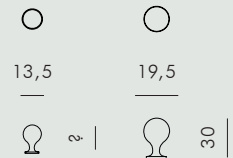

KBH BALLOON KNOB

ACCESSORIES

BRASS / DARK BRASS

KBH Balloon Knob is made of brass or dark brass and adds an elegant look to closets, cabinets and drawers. The knob is handmade in Denmark.

AVAILABLE MATERIALS		SIZE	ITEM NO.
METAL	Brass	SMALL	3430-000
	Dark Brass	SMALL	3431-000
	Brass	LARGE	3432-000
	Dark Brass	LARGE	3433-000

DATA

Dimension (mm)

TYPE	HEIGHT	DIAMETER	PACKS	INCLUDED
Small	20	13,5	4 pcs	6 mm screw
Large	30	19,5	4 pcs	6 mm screw

SHIPPING SPECIFICATIONS

Dimension (mm) / Volume (m³) / Weight (kg)

TYPE	BOX LENGTH	BOX WIDTH	BOX HEIGHT	BOX VOLUME	BOX WEIGHT
Small	80	160	210	0,003	0,3
Large	80	160	210	0,003	0,3