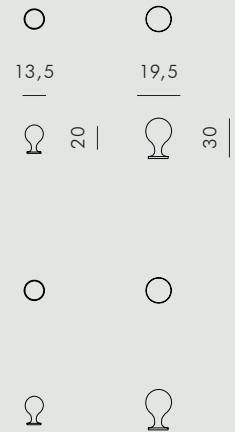

KBH BALLOON KNOB

KØBENHAVNS-MØBELSNEDKERI

KBH BALLOON KNOB

ACCESSORIES

BRASS / DARK BRASS

KBH Balloon Knob is made of brass or dark brass and adds an elegant look to closets, cabinets and drawers. The knob is handmade in Denmark.

AVAILABLE MATERIALS

SIZE

ITEM NO.

METAL	Brass	Small	3430-000
	Dark Brass	Small	3431-000
	Brass	Large	3432-000
	Dark Brass	Large	3433-000

DATA

Dimension (mm)

TYPE	HEIGHT	DIAMETER	PACKS	INCLUDED
Small	20	13,5	4 pcs	6 mm screw
Large	30	19,5	4 pcs	6 mm screw

SHIPPING SPECIFICATIONS

Dimension (mm) / Volume (m³) / Weight (kg)

TYPE	BOX LENGTH	BOX WIDTH	BOX HEIGHT	BOX VOLUME	BOX WEIGHT
Small	80	160	210	0,003	0,3
Large	80	160	210	0,003	0,3