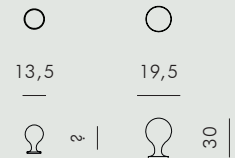

KBH BALLOON KNOB

ACCESSORIES

BRASS / DARK BRASS

KBH Balloon Knob is made of brass or dark brass and adds an elegant look to closets, cabinets and drawers. The knob is handmade in Denmark.

AVAILABLE MATERIALS		SIZE	ITEM NO.
METAL	Brass	SMALL	3430-000
	Dark Brass	SMALL	3431-000
	Brass	LARGE	3432-000
	Dark Brass	LARGE	3433-000

DATA

Dimension (mm)

TYPE	HEIGHT	DIAMETER	PACKS	INCLUDED
Small	20	13,5	4 pcs	6 mm screw
Large	30	19,5	4 pcs	6 mm screw

SHIPPING SPECIFICATIONS

Dimension (mm) / Volume (m³) / Weight (kg)

TYPE	BOX LENGTH	BOX WIDTH	BOX HEIGHT	BOX VOLUME	BOX WEIGHT
Small	80	160	210	0,003	0,3
Large	80	160	210	0,003	0,3