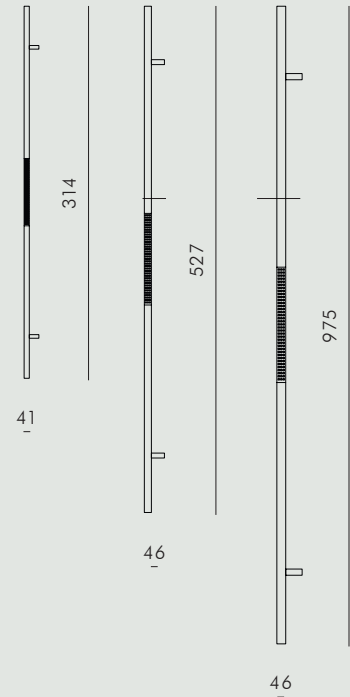

KBH BAR HANDLE

ACCESSORIES

BRASS / DARK BRASS / STAINLESS STEEL

KBH Bar Handle is made of brass, dark brass or stainless steel, and adds an elegant look to closets, cabinets and drawers. The handle is handmade in Denmark.

AVAILABLE MATERIALS		SIZE	ITEM NO.
METAL	Brass	Small 314mm	3440-000
	Dark Brass	Small 314mm	3443-000
	Stainless Steel	Small 314mm	3446-000
	Brass	Medium 527mm	3441-000
	Dark Brass	Medium 527mm	3444-000
	Stainless Steel	Medium 527mm	3447-000
	Brass	Large 975mm	3442-000
	Dark Brass	Large 975mm	3445-000
	Stainless Steel	Large 975mm	3448-000

DATA

Dimension (mm)

SIZE	HEIGHT	DIAMETER	INCLUDED
Small	314	16	4 x 37 mm Brass Screw
Medium	527	16	4 x 37 mm Brass Screw
Large	975	16	4 x 37 mm Brass Screw

SHIPPING SPECIFICATIONS

Dimension (mm) / Volume (m³) / Weight (kg)

SIZE	BOX LENGTH	BOX WIDTH	BOX HEIGHT	BOX VOLUME	BOX WEIGHT
Small	400	120	80	0,004	1
Medium	620	120	80	0,006	1,5
Large	1010	120	80	0,010	2,5