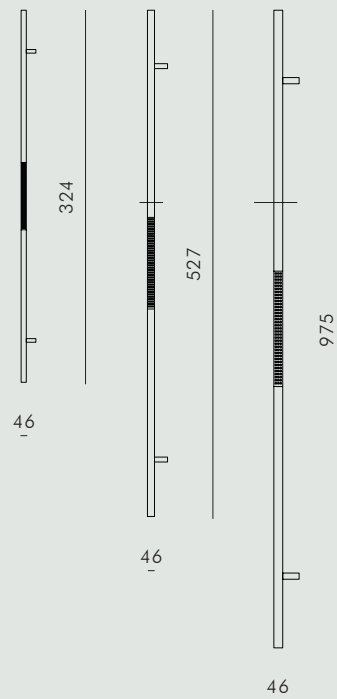

KBH BAR HANDLE

ACCESSORIES

BRASS / DARK BRASS / STAINLESS STEEL

KBH Bar Handle is made of brass, dark brass or stainless steel, and adds an elegant look to closets, cabinets and drawers. The handle is handmade in Denmark.

AVAILABLE MATERIALS		SIZE	ITEM NO.
METAL	Brass	Small 314mm	3440-000
	Dark Brass	Small 314mm	3443-000
	Stainless Steel	Small 314mm	3446-000
	Brass	Medium 527mm	3441-000
	Dark Brass	Medium 527mm	3444-000
	Stainless Steel	Medium 527mm	3447-000
	Brass	Large 975mm	3442-000
	Dark Brass	Large 975mm	3445-000
	Stainless Steel	Large 975mm	3448-000

DATA

Dimension (mm)

SIZE	HEIGHT	DIAMETER	INCLUDED
Small	314	16	4 x 37 mm Brass Screw
Medium	527	16	4 x 37 mm Brass Screw
Large	975	16	4 x 37 mm Brass Screw

SHIPPING SPECIFICATIONS

Dimension (mm) / Volume (m³) / Weight (kg)

SIZE	BOX LENGTH	BOX WIDTH	BOX HEIGHT	BOX VOLUME	BOX WEIGHT
Small	400	120	80	0,004	1
Medium	620	120	80	0,006	1,5
Large	1010	120	80	0,010	2,5