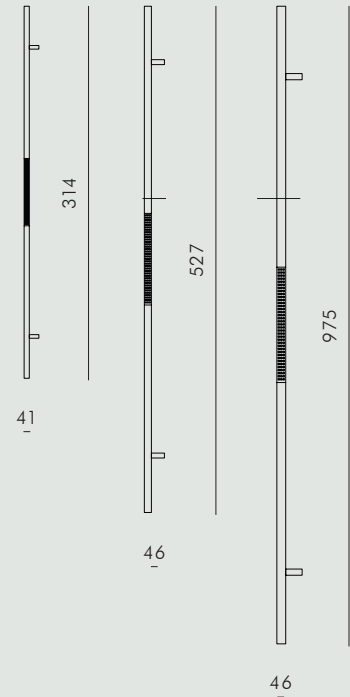

## KBH BAR HANDLE

KØBENHAVNS-MØBELSNEDKERI

KBH BAR HANDLE

ACCESSORIES

BRASS / DARK BRASS / STAINLESS STEEL

KBH Bar Handle is made of brass, dark brass or stainless steel, and adds an elegant look to closets, cabinets and drawers. The handle is handmade in Denmark.

AVAILABLE MATERIALS		SIZE		ITEM NO.
METAL	Brass	Small	314mm	3440-000
	Dark Brass	Small	314mm	3443-000
	Stainless Steel	Small	314mm	3446-000
	Brass	Medium	527mm	3441-000
	Dark Brass	Medium	527mm	3444-000
	Stainless Steel	Medium	527mm	3447-000
	Brass	Large	975mm	3442-000
	Dark Brass	Large	975mm	3445-000
	Stainless Steel	Large	975mm	3448-000

DATA

Dimension (mm)

SIZE	HEIGHT	DIAMETER	INCLUDED
Small	314	16	4 x 37 mm Brass Screw
Medium	527	16	4 x 37 mm Brass Screw
Large	975	16	4 x 37 mm Brass Screw

SHIPPING SPECIFICATIONS

Dimension (mm) / Volume (m<sup>3</sup>) / Weight (kg)

SIZE	BOX LENGTH	BOX WIDTH	BOX HEIGHT	BOX VOLUME	BOX WEIGHT
Small	400	120	80	0,004	1
Medium	620	120	80	0,006	1,5
Large	1010	120	80	0,010	2,5