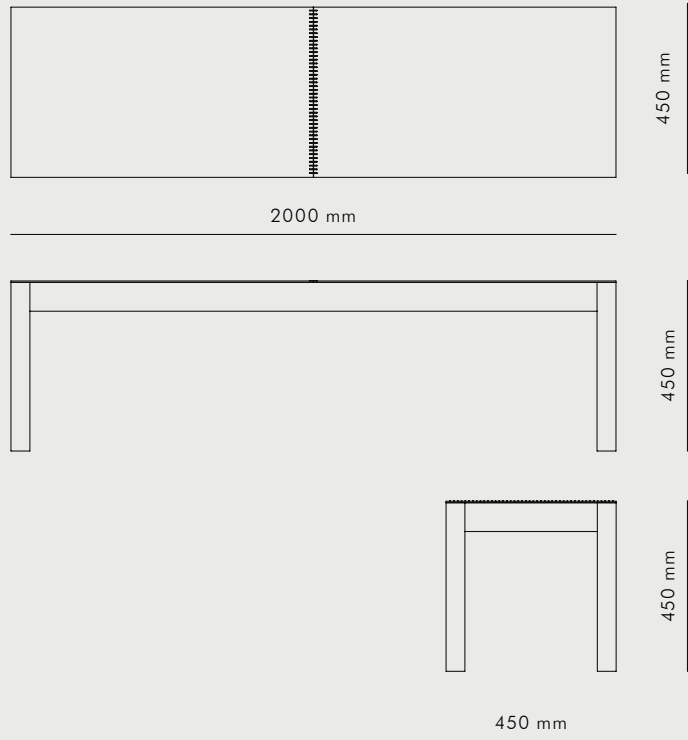

KBH BENCH

SEATING

NATURAL OAK / MEDIUM FUMED OAK + LEATHER

KBH Bench comes in two colours: natural oak with a leather seat in cognac and medium fumed oak with black leather seat. Handmade in Denmark.

AVAILABLE MATERIALS	OAK	LEATHER	ITEM NO.
OAK + NUBUCK LEATHER	<i>Natural</i>	<i>Cognac 9203</i>	3614-000
	<i>Medium Fumed</i>	<i>Black 9204</i>	3615-000

DATA

Dimension (mm)

LENGTH	WIDTH	HEIGHT	DEPTH	DIAMETER	SEAT HEIGHT
–	2000	450	450	–	450

SHIPPING SPECIFICATIONS

Dimension (mm) / Volume (m³) / Weight (kg)

BOX LENGTH	BOX WIDTH	BOX HEIGHT	BOX VOLUME	BOX WEIGHT
2100	500	550	0,58	14