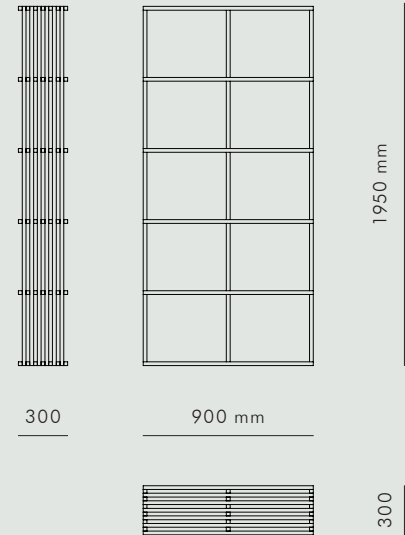

KBH BOOKCASE

STORAGE

NATURAL OAK / MEDIUM FUMED OAK + BRASS

KBH Bookcase is wall mounted and made of oak with elegant brass details to complete the design. Choose between natural oak and medium fumed oak. Can be custom made in dark fumed oak. Since the type of screws for mounting the bookcase depends on the wall type, these are not included. The bookcase is handmade in Denmark.

AVAILABLE MATERIALS

ITEM NO.

OAK	<i>Natural</i>	3005-000
	<i>Medium Fumed</i>	3018-000

DATA

Dimension (mm)

LENGTH	WIDTH	HEIGHT	DEPTH	DIAMETER
-	900	1950	300	-

SHIPPING SPECIFICATIONS

Dimension (mm) / Volume (m³) / Weight (kg)

BOX LENGTH	BOX WIDTH	BOX HEIGHT	BOX VOLUME	BOX WEIGHT
1040	370	205	0,08	40