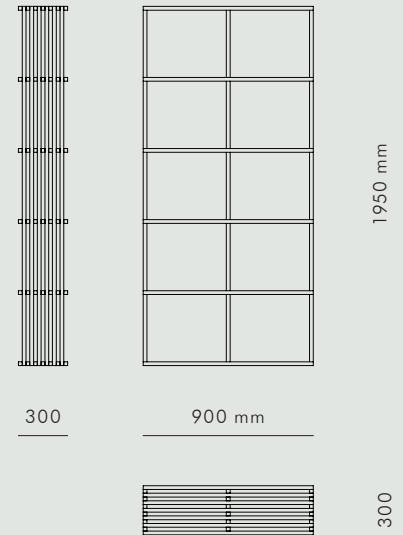

KBH BOOKCASE

KØBENHAVNS-MØBELSNEDKERI

KBH BOOKCASE

STORAGE

NATURAL OAK / MEDIUM FUMED OAK + BRASS

KBH Bookcase is wall mounted and made of oak with elegant brass details to complete the design. Choose between natural oak and medium fumed oak. Can be custom made in dark fumed oak. Since the type of screws for mounting the bookcase depends on the wall type, these are not included. The bookcase is handmade in Denmark.

AVAILABLE MATERIALS

ITEM NO.

OAK	<i>Natural</i>	3005-000
	<i>Medium Fumed</i>	3018-000

DATA

Dimension (mm)

LENGTH	WIDTH	HEIGHT	DEPTH	DIAMETER
–	900	1950	300	–

SHIPPING SPECIFICATIONS

Dimension (mm) / Volume (m³) / Weight (kg)

BOX LENGTH	BOX WIDTH	BOX HEIGHT	BOX VOLUME	BOX WEIGHT
1040	370	205	0,08	40