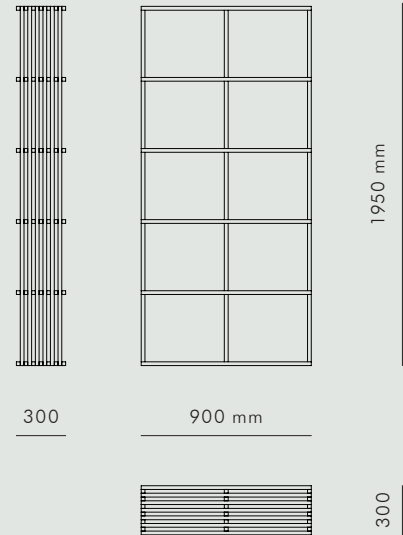

## KBH BOOKCASE

KØBENHAVNS-MØBELSNEDKERI

KBH BOOKCASE

STORAGE

NATURAL OAK / MEDIUM FUMED OAK + BRASS

*KBH Bookcase is wall mounted and made of oak with elegant brass details to complete the design. Choose between natural oak and medium fumed oak. Can be custom made in dark fumed oak. Since the type of screws for mounting the bookcase depends on the wall type, these are not included. The bookcase is handmade in Denmark.*

AVAILABLE MATERIALS

ITEM NO.

OAK	<i>Natural</i>	3005-000
	<i>Medium Fumed</i>	3018-000

DATA

*Dimension (mm)*

LENGTH	WIDTH	HEIGHT	DEPTH	DIAMETER
-	900	1950	300	-

SHIPPING SPECIFICATIONS

*Dimension (mm) / Volume (m³) / Weight (kg)*

BOX LENGTH	BOX WIDTH	BOX HEIGHT	BOX VOLUME	BOX WEIGHT
1040	370	205	0,08	40