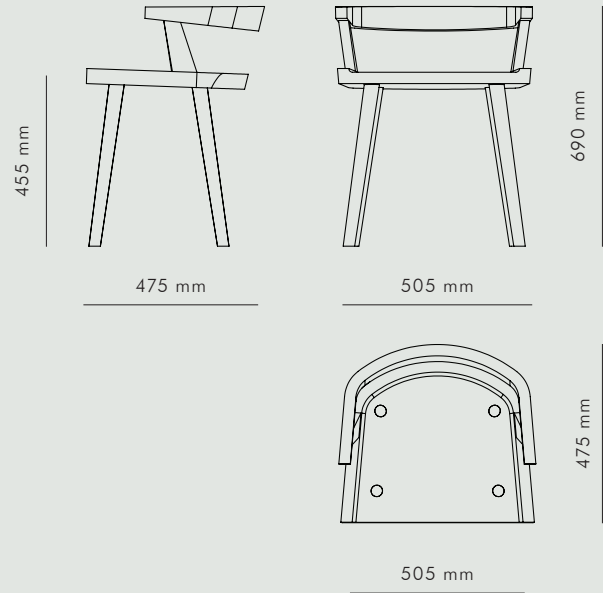

KBH CHAIR

SEATING

NATURAL OAK / MEDIUM FUMED OAK

*KBH Chair is a dining chair made of solid oak and designed to match the KBH Table perfectly, by sliding the chair under the table, when not in use. The chair is available in two colours; natural oak and medium fumed oak and can be matched with a cushion in soft nubuck (choose between 6 colours). Chairs and cushions are handmade in Denmark.*

AVAILABLE MATERIALS

ITEM NO.

OAK	Natural	3601-000
	Medium Fumed	3602-000

DATA

*Dimension (mm)*

LENGTH	WIDTH	HEIGHT	DEPTH	SEAT HEIGHT
-	505	690	475	455

SHIPPING SPECIFICATIONS

*Dimension (mm) / Volume (m³) / Weight (kg)*

BOX LENGTH	BOX WIDTH	BOX HEIGHT	BOX VOLUME	BOX WEIGHT
510	530	710	0,19	8,5