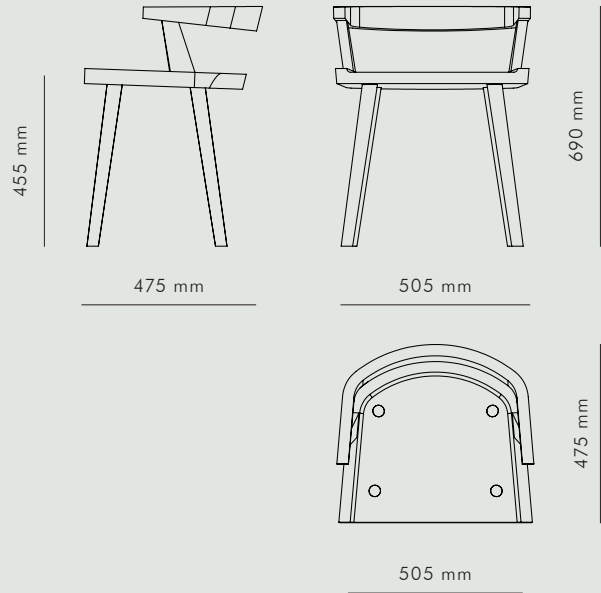

## KBH CHAIR

KØBENHAVNS-MØBELSNEDKERI

KBH CHAIR

SEATING

NATURAL OAK / MEDIUM FUMED OAK

*KBH Chair is a dining chair made of solid oak and designed to match the KBH Table perfectly, by sliding the chair under the table, when not in use. The chair is available in two colours; natural oak and medium fumed oak and can be matched with a cushion in soft nubuck (choose between 6 colours). Chairs and cushions are handmade in Denmark.*

AVAILABLE MATERIALS

ITEM NO.

OAK	<i>Natural</i>	3601-000
	<i>Medium Fumed</i>	3602-000

DATA

*Dimension (mm)*

LENGTH	WIDTH	HEIGHT	DEPTH	SEAT HEIGHT
-	505	690	475	455

SHIPPING SPECIFICATIONS

*Dimension (mm) / Volume (m³) / Weight (kg)*

BOX LENGTH	BOX WIDTH	BOX HEIGHT	BOX VOLUME	BOX WEIGHT
510	530	710	0,19	8,5