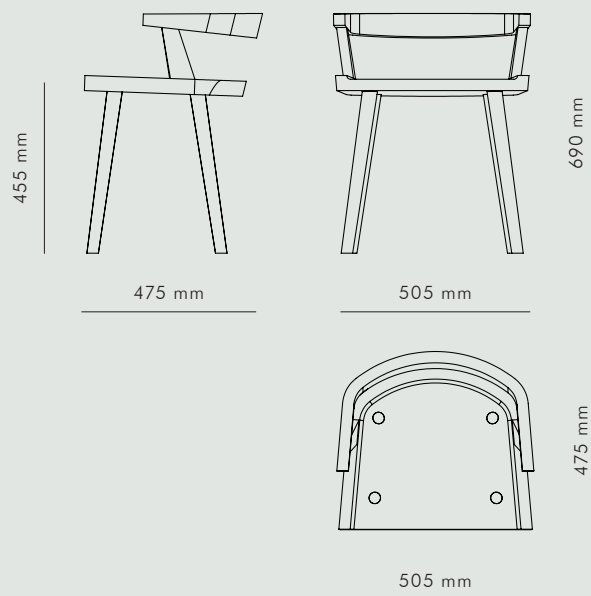

KBH CHAIR

KØBENHAVNS-MØBELSNEDKERI

KBH CHAIR

SEATING

NATURAL OAK / MEDIUM FUMED OAK

KBH Chair is a dining chair made of solid oak and designed to match the KBH Table perfectly, by sliding the chair under the table, when not in use. The chair is available in two colours; natural oak and medium fumed oak and can be matched with a cushion in soft nubuck (choose between 6 colours). Chairs and cushions are handmade in Denmark.

AVAILABLE MATERIALS

ITEM NO.

OAK	<i>Natural</i>	3601-000
	<i>Medium Fumed</i>	3602-000

DATA

Dimension (mm)

LENGTH	WIDTH	HEIGHT	DEPTH	SEAT HEIGHT
–	505	690	475	455

SHIPPING SPECIFICATIONS

Dimension (mm) / Volume (m³) / Weight (kg)

BOX LENGTH	BOX WIDTH	BOX HEIGHT	BOX VOLUME	BOX WEIGHT
510	530	710	0,19	8,5