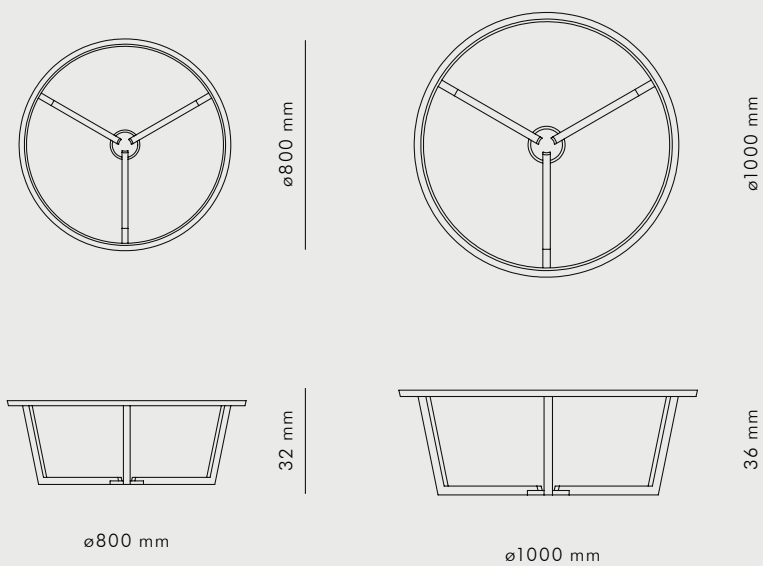

KBH COFFEE TABLE

TABLES

MEDIUM FUMED OAK + SMOKED GLASS

KBH Coffee Table comes in medium fumed oak in two sizes. Tabletop in smoked glass and with brass details. All tables are handmade in Denmark.

AVAILABLE MATERIALS		SIZE	TEM NO.
OAK + GLASS	<i>Medium Fumed</i>	SMALL	3009-000
OAK + GLASS	<i>Medium Fumed</i>	LARGE	3008-000

DATA

*Dimension (mm)*

SIZE	LENGTH	WIDTH	HEIGHT	DEPTH	DIAMETER
<i>Small</i>	-	-	320	-	800
<i>Large</i>	-	-	360	-	1000

SHIPPING SPECIFICATIONS

*Dimension (mm) / Volume (m<sup>3</sup>) / Weight (kg)*

SIZE	BOX LENGTH	BOX WIDTH	BOX HEIGHT	BOX VOLUME	BOX WEIGHT
<i>Small</i>	1050	1050	450	0,5	16
<i>Large</i>	1050	1050	450	0,5	18