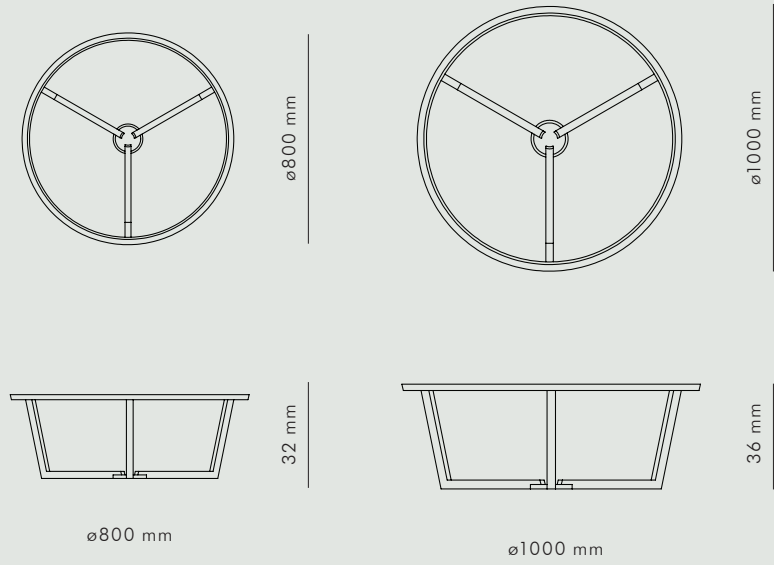

## KBH COFFEE TABLE

KØBENHAVNS-MØBELSNEDKERI

KBH COFFEE TABLE

TABLES

MEDIUM FUMED OAK + GLASS

KBH Coffee Table comes in medium fumed oak in two sizes. Both with glass and brass details. All tables are handmade in Denmark.

AVAILABLE MATERIALS		SIZE	TEM NO.
OAK + GLASS	<i>Medium Fumed</i>	SMALL	3009-000
OAK + GLASS	<i>Medium Fumed</i>	LARGE	3008-000

DATA

*Dimension (mm)*

SIZE	LENGTH	WIDTH	HEIGHT	DEPTH	DIAMETER
<i>Small</i>	-	-	320	-	800
<i>Large</i>	-	-	360	-	1000

SHIPPING SPECIFICATIONS

*Dimension (mm) / Volume (m³) / Weight (kg)*

SIZE	BOX LENGTH	BOX WIDTH	BOX HEIGHT	BOX VOLUME	BOX WEIGHT
<i>Small</i>	1050	1050	450	0,5	16
<i>Large</i>	1050	1050	450	0,5	18