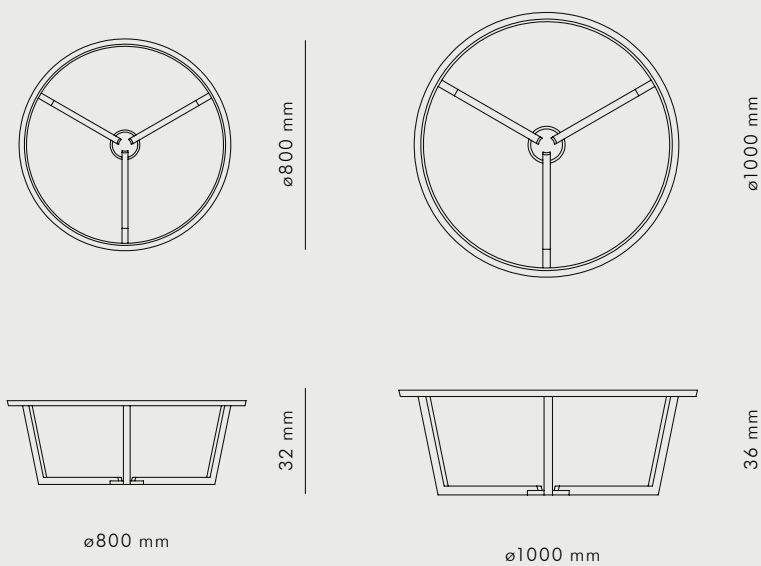

KBH COFFEE TABLE

KØBENHAVNS-MØBELSNEDKERI

KBH COFFEE TABLE

TABLES

MEDIUM FUMED OAK + SMOKED GLASS

KBH Coffee Table comes in medium fumed oak in two sizes. Tabletop in smoked glass and with brass details. All tables are handmade in Denmark.

DATA

Dimension (mm)

| SIZE | LENGTH | WIDTH | HEIGHT | DEPTH | DIAMETER |
|-------|--------|-------|--------|-------|----------|
| Small | - | - | 320 | - | 800 |
| Large | - | - | 360 | - | 1000 |

SHIPPING SPECIFICATIONS

Dimension (mm) / Volume (m³) / Weight (kg)

| SIZE | BOX LENGTH | BOX WIDTH | BOX HEIGHT | BOX VOLUME | BOX WEIGHT |
|-------|------------|-----------|------------|------------|------------|
| Small | 1050 | 1050 | 450 | 0,5 | 16 |
| Large | 1050 | 1050 | 450 | 0,5 | 18 |