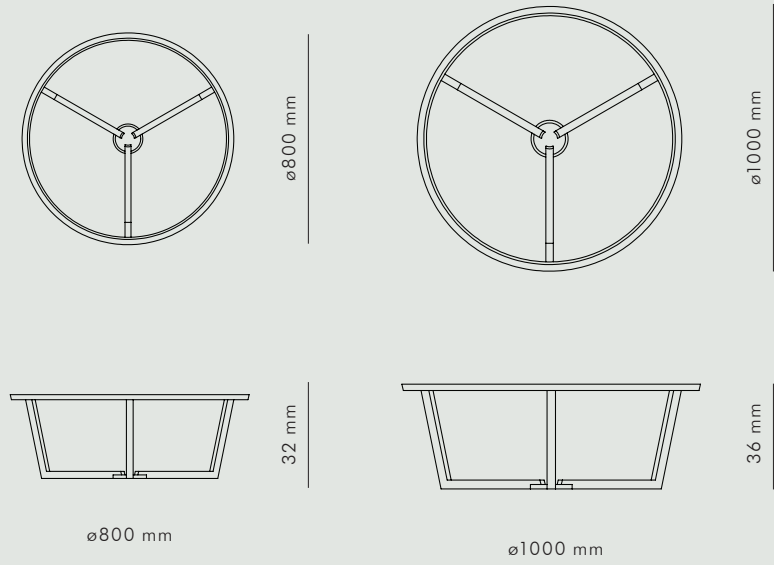

KBH COFFEE TABLE

KØBENHAVNS-MØBELSNEDKERI

KBH COFFEE TABLE

TABLES

MEDIUM FUMED OAK + SMOKED GLASS + BRASS

KBH Coffee Table comes in medium fumed oak in two sizes. Tabletop in smoked glass and with brass details. All tables are handmade in Denmark.

AVAILABLE MATERIALS		SIZE	TEM NO.
OAK + GLASS	<i>Medium Fumed</i>	SMALL	3009-000
OAK + GLASS	<i>Medium Fumed</i>	LARGE	3008-000

DATA

Dimension (mm)

SIZE	LENGTH	WIDTH	HEIGHT	DEPTH	DIAMETER
<i>Small</i>	-	-	320	-	800
<i>Large</i>	-	-	360	-	1000

SHIPPING SPECIFICATIONS

Dimension (mm) / Volume (m³) / Weight (kg)

SIZE	BOX LENGTH	BOX WIDTH	BOX HEIGHT	BOX VOLUME	BOX WEIGHT
<i>Small</i>	1050	1050	450	0,5	16
<i>Large</i>	1050	1050	450	0,5	18