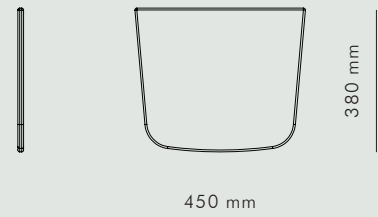

KBH CUSHION

SEATING

NUBUCK LEATHER

KBH Cushion in soft nubuck. Available in 6 different colours. All cushions from KBH are hand sewn in Denmark and made using flame retardant foam.

AVAILABLE MATERIALS

ITEM NO.

NUBUCK LEATHER	<i>Black 8009</i>	3501-000
	<i>Brown 8015</i>	3502-000
	<i>Blue 8021</i>	3503-000
	<i>Green 8020</i>	3504-000
	<i>Grey 8013</i>	3505-000
	<i>Dark Brown 8017</i>	3506-000

DATA

Dimension (mm)

LENGTH	WIDTH	HEIGHT	DEPTH	DIAMETER
–	450	–	380	1000

SHIPPING SPECIFICATIONS

Dimension (mm) / Volume (m³) / Weight (kg)

BOX LENGTH	BOX WIDTH	BOX HEIGHT	BOX VOLUME	BOX WEIGHT
15	510	520	0,004	10