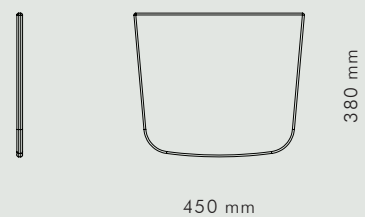

KBH CUSHION

SEATING

NUBUCK LEATHER

KBH Cushion in soft nubuck. Available in 6 different colours. All cushions from KBH are hand sewn in Denmark and made using flame retardant foam.

AVAILABLE MATERIALS

ITEM NO.

NUBUCK LEATHER	<i>Black 8009</i>	3501-000
	<i>Brown 8015</i>	3502-000
	<i>Blue 8021</i>	3503-000
	<i>Green 8020</i>	3504-000
	<i>Grey 8013</i>	3505-000
	<i>Dark Brown 8017</i>	3506-000

DATA

Dimension (mm)

LENGTH	WIDTH	HEIGHT	DEPTH	DIAMETER
–	450	–	380	1000

SHIPPING SPECIFICATIONS

Dimension (mm) / Volume (m³) / Weight (kg)

BOX LENGTH	BOX WIDTH	BOX HEIGHT	BOX VOLUME	BOX WEIGHT
15	510	520	0,004	10