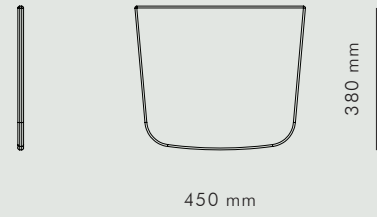

KBH CUSHION

SEATING

NUBUCK LEATHER

KBH Cushion in soft nubuck. Available in 6 different colours. All cushions from KBH are hand sewn in Denmark and made using flame retardant foam.

AVAILABLE MATERIALS

ITEM NO.

NUBUCK LEATHER	<i>Black 8009</i>	3501-000
	<i>Brown 8015</i>	3502-000
	<i>Blue 8021</i>	3503-000
	<i>Green 8020</i>	3504-000
	<i>Grey 8013</i>	3505-000
	<i>Dark Brown 8017</i>	3506-000

DATA

Dimension (mm)

LENGTH	WIDTH	HEIGHT	DEPTH	DIAMETER
–	450	–	380	–

SHIPPING SPECIFICATIONS

Dimension (mm) / Volume (m³) / Weight (kg)

BOX LENGTH	BOX WIDTH	BOX HEIGHT	BOX VOLUME	BOX WEIGHT
15	510	520	0,004	10