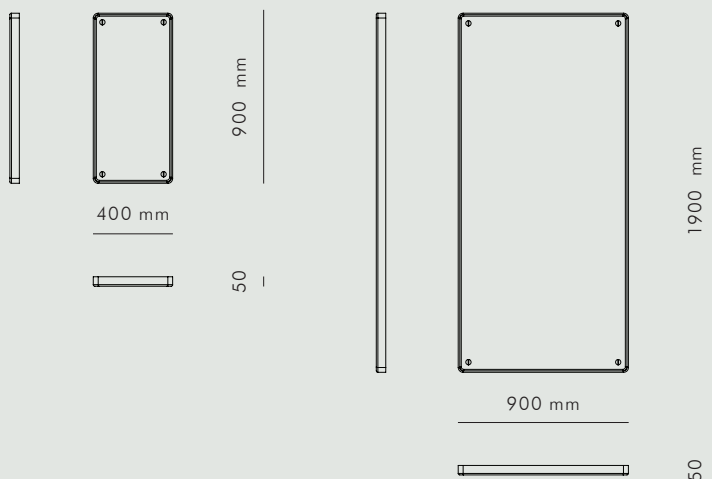

KBH FRAME MIRROR

KØBENHAVNS-MØBELSNEDKERI

KBH FRAME MIRROR

MIRRORS

NATURAL OAK + MIRROR GLASS

KBH Frame Mirror is made of natural oak with brass details and comes in two sizes: face and full length. The mirror is handmade in Denmark.

AVAILABLE MATERIALS		SIZE	ITEM NO.
OAK + MIRROR GLASS	Natural	LARGE	3107-000
	Natural	SMALL	3108-000

DATA

Dimension (mm)

TYPE	WIDTH	HEIGHT	DEPTH
Small	400	900	50
Large	900	1900	50

SHIPPING SPECIFICATIONS

Dimension (mm) / Volume (m³) / Weight (kg)

TYPE	BOX LENGTH	BOX WIDTH	BOX HEIGHT	BOX VOLUME	BOX WEIGHT
Small	140	550	1050	0,08	9
Large	140	1050	2050	0,30	18