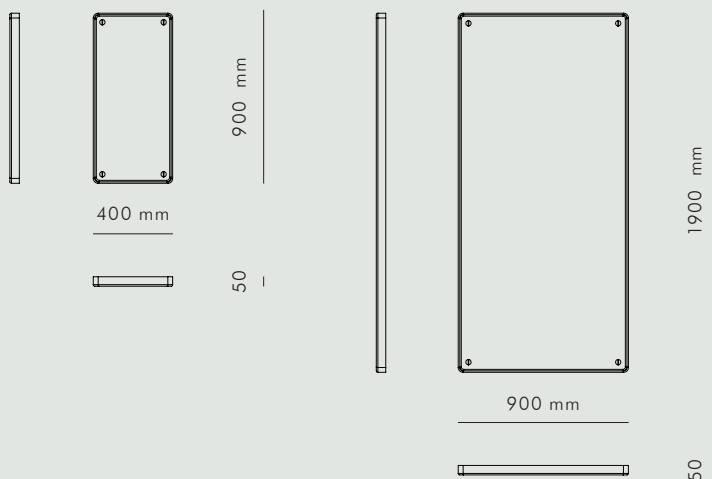

KBH FRAME MIRROR

MIRRORS

NATURAL OAK + MIRROR GLASS

KBH Frame Mirror is made of natural oak with brass details and comes in two sizes: face and full length. The mirror is handmade in Denmark.

AVAILABLE MATERIALS		SIZE	ITEM NO.
OAK + MIRROR GLASS	Natural	LARGE	3107-000
	Natural	SMALL	3108-000

DATA

Dimension (mm)

TYPE	WIDTH	HEIGHT	DEPTH
Small	400	900	50
Large	900	1900	50

SHIPPING SPECIFICATIONS

Dimension (mm) / Volume (m<sup>3</sup>) / Weight (kg)

TYPE	BOX LENGTH	BOX WIDTH	BOX HEIGHT	BOX VOLUME	BOX WEIGHT
Small	140	550	1050	0,08	9
Large	140	1050	2050	0,30	18