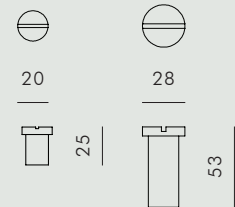

## ACCESSORIES

BRASS / DARK BRASS

*KBH Hang Large is made of brass or dark brass and looks elegant in hallways, kitchens, bathrooms and wardrobes. The hang is handmade in Denmark.*

AVAILABLE MATERIALS		SIZE	ITEM NO.
METAL	<i>Brass</i>	SMALL	3413-000
	<i>Dark Brass</i>	SMALL	3414-000
	<i>Brass</i>	LARGE	3410-000
	<i>Dark Brass</i>	LARGE	3411-000

## DATA

Dimension (mm)

TYPE	HEIGHT	DIAMETER	PACK	INCLUDED
<i>Small</i>	25	20	2 pcs	6 mm screw
<i>Large</i>	53	28	2 pcs	6 mm screw

## SHIPPING SPECIFICATIONS

Dimension (mm) / Volume (m<sup>3</sup>) / Weight (kg)

TYPE	BOX LENGTH	BOX WIDTH	BOX HEIGHT	BOX VOLUME	BOX WEIGHT
<i>Small</i>	80	160	210	0,003	0,3
<i>Large</i>	80	160	210	0,003	0,3