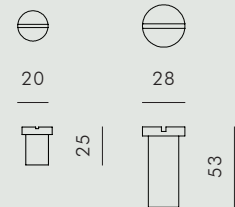

KBH HANG

KØBENHAVNS-MØBELSNEDKERI

KBH HANG

ACCESSORIES

BRASS / DARK BRASS

KBH Hang Large is made of brass or dark brass and looks elegant in hallways, kitchens, bathrooms and wardrobes. The hang is handmade in Denmark.

AVAILABLE MATERIALS		SIZE	ITEM NO.
METAL	<i>Brass</i>	SMALL	3413-000
	<i>Dark Brass</i>	SMALL	3414-000
	<i>Brass</i>	LARGE	3410-000
	<i>Dark Brass</i>	LARGE	3411-000

DATA

Dimension (mm)

TYPE	HEIGHT	DIAMETER	PACK	INCLUDED
<i>Small</i>	25	20	2 pcs	6 mm screw
<i>Large</i>	53	28	2 pcs	6 mm screw

SHIPPING SPECIFICATIONS

Dimension (mm) / Volume (m³) / Weight (kg)

TYPE	BOX LENGTH	BOX WIDTH	BOX HEIGHT	BOX VOLUME	BOX WEIGHT
<i>Small</i>	80	160	210	0,003	0,3
<i>Large</i>	80	160	210	0,003	0,3