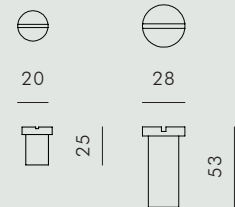

KBH HANG

ACCESSORIES

BRASS / DARK BRASS

KBH Hang Large is made of brass or dark brass and looks elegant in hallways, kitchens, bathrooms and wardrobes. The hang is handmade in Denmark.

AVAILABLE MATERIALS		SIZE	ITEM NO.
METAL	<i>Brass</i>	SMALL	3413-000
	<i>Dark Brass</i>	SMALL	3414-000
	<i>Brass</i>	LARGE	3410-000
	<i>Dark Brass</i>	LARGE	3411-000

DATA

Dimension (mm)

TYPE	HEIGHT	DIAMETER	PACK	INCLUDED
<i>Small</i>	25	20	2 pcs	6 mm screw
<i>Large</i>	53	28	2 pcs	6 mm screw

SHIPPING SPECIFICATIONS

Dimension (mm) / Volume (m³) / Weight (kg)

TYPE	BOX LENGTH	BOX WIDTH	BOX HEIGHT	BOX VOLUME	BOX WEIGHT
<i>Small</i>	80	160	210	0,003	0,3
<i>Large</i>	80	160	210	0,003	0,3