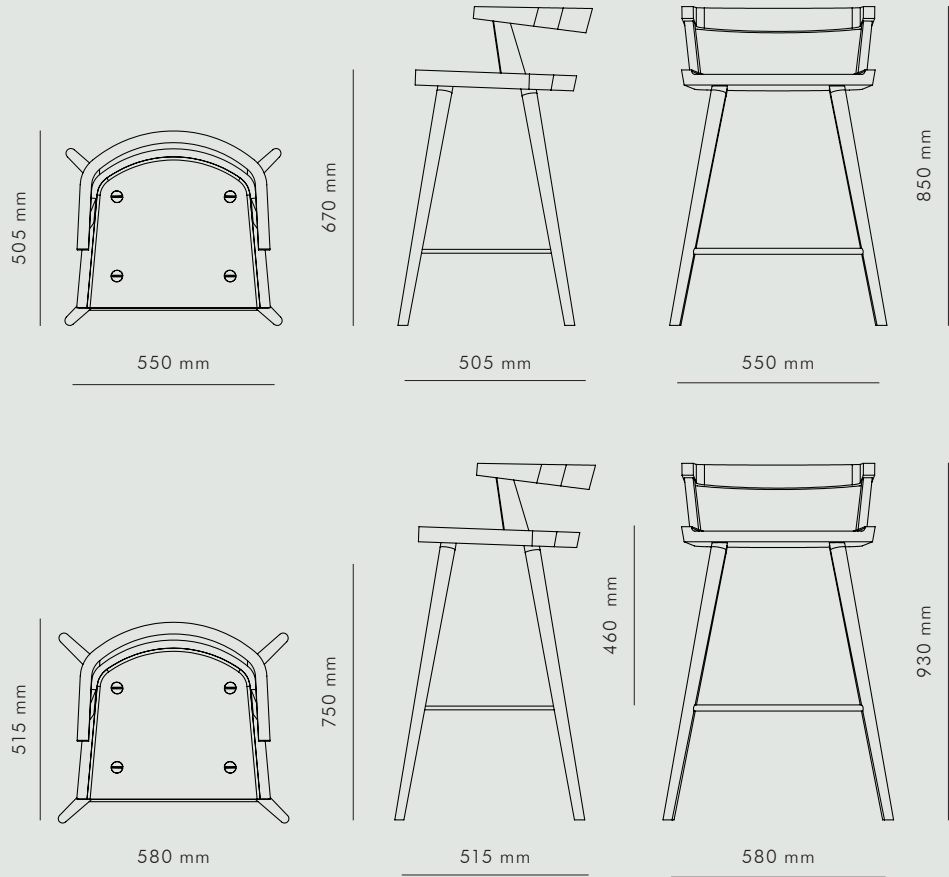

KBH HIGH CHAIR

SEATING

NATURAL OAK / MEDIUM FUMED OAK + BRASS

KBH High Chair is made of solid oak with brass details and designed for casual seating by a bar Chair 670 or a kitchen island Cahir 750. The chair is available in two colours; natural oak and medium fumed oak and can be matched with a cushion in soft nubuck (choose between 6 colours). Chairs and cushions are handmade in Denmark.

AVAILABLE MATERIALS

OAK

SIZE

ITEM NO.

OAK + BRASS

Natural

CHAIR 670

3603-000

3613-000

DATA

Dimension (mm)

CHAIR	WIDTH	HEIGHT	DEPTH	SEAT HEIGHT
670	550	850	505	670
750	580	930	515	750

SHIPPING SPECIFICATIONS

Dimension (mm) / Volume (m³) / Weight (kg)

BOX LENGTH	BOX WIDTH	BOX HEIGHT	BOX VOLUME	BOX WEIGHT
555	520	895	—	12,0
560	520	975	—	12,1