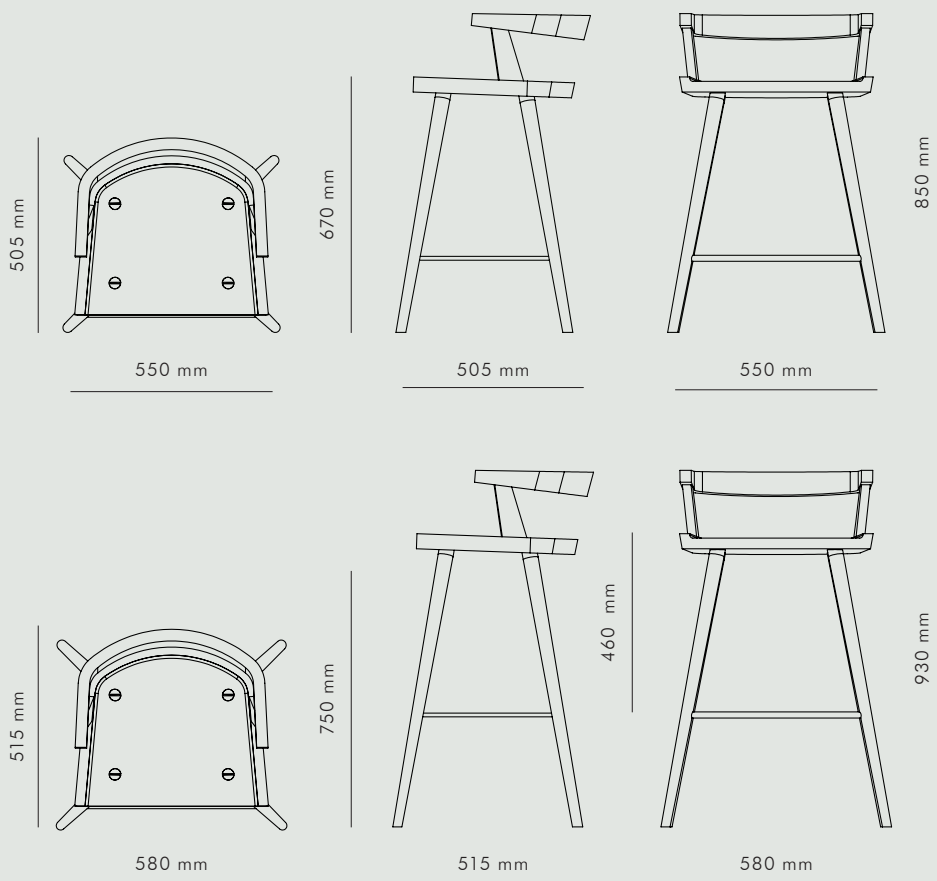

## KBH HIGH CHAIR

KØBENHAVNS-MØBELSNEDKERI

KBH HIGH CHAIR

SEATING

NATURAL OAK / MEDIUM FUMED OAK + BRASS

KBH High Chair is made of solid oak with brass details and designed for a kitchen island Chair 670 or casual seating by a bar Chair 750. The chair is available in two colours; natural oak and medium fumed oak and can be matched with a cushion in soft nubuck (choose between 6 colours). Chairs and cushions are handmade in Denmark.

AVAILABLE MATERIALS

OAK

SIZE

ITEM NO.

OAK + BRASS

<i>Natural</i>	CHAIR 670	3603-000
<i>Medium Fumed</i>	CHAIR 670	3604-000
<i>Natural</i>	CHAIR 750	3605-000
<i>Medium Fumed</i>	CHAIR 750	3613-000

DATA

Dimension (mm)

CHAIR	WIDTH	HEIGHT	DEPTH	SEAT HEIGHT
670	550	850	505	670
750	580	930	515	750

SHIPPING SPECIFICATIONS

Dimension (mm) / Volume (m<sup>3</sup>) / Weight (kg)

BOX LENGTH	BOX WIDTH	BOX HEIGHT	BOX VOLUME	BOX WEIGHT
555	520	895	—	12,0
560	520	975	—	12,1