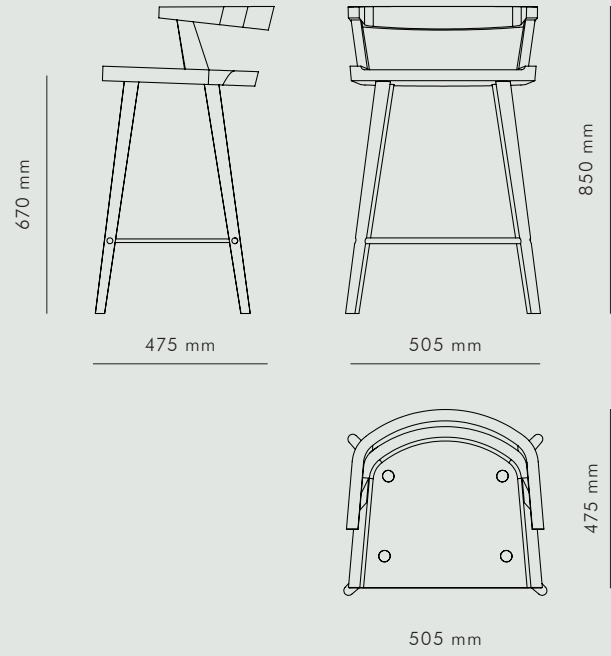

## KBH HIGH CHAIR

KØBENHAVNS-MØBELSNEDKERI

KBH HIGH CHAIR

SEATING

NATURAL OAK / MEDIUM FUMED OAK + BRASS

*KBH High Chair is made of solid oak with brass details and designed for casual seating by a bar or a kitchen island. The chair is available in two colours; natural oak and medium fumed oak and can be matched with a cushion in soft nubuck (choose between 6 colours). Chairs and cushions are handmade in Denmark.*

DATA

*Dimension (mm)*

LENGTH	WIDTH	HEIGHT	DEPTH	SEAT HEIGHT
-	505	850	475	670

SHIPPING SPECIFICATIONS

*Dimension (mm) / Volume (m<sup>3</sup>) / Weight (kg)*

BOX LENGTH	BOX WIDTH	BOX HEIGHT	BOX VOLUME	BOX WEIGHT
510	560	870	0,25	8,5