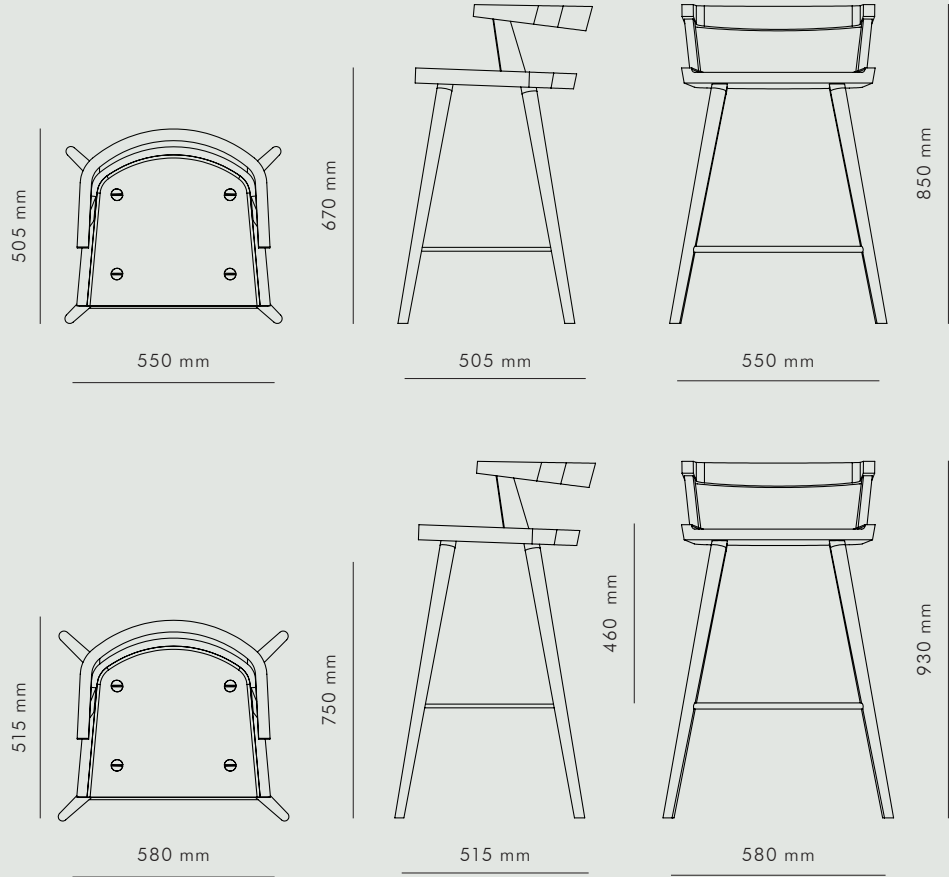

KBH HIGH CHAIR

KØBENHAVNS-MØBELSNEDKERI

KBH HIGH CHAIR

SEATING

NATURAL OAK / MEDIUM FUMED OAK + BRASS

KBH High Chair is made of solid oak with brass details and designed for casual seating by a bar Chair 670 or a kitchen island Cahir 750. The chair is available in two colours; natural oak and medium fumed oak and can be matched with a cushion in soft nubuck (choose between 6 colours). Chairs and cushions are handmade in Denmark.

AVAILABLE MATERIALS

OAK

SIZE

ITEM NO.

OAK + BRASS

Natural

CHAIR 670

3603-000

3613-000

DATA

Dimension (mm)

CHAIR	WIDTH	HEIGHT	DEPTH	SEAT HEIGHT
670	550	850	505	670
750	580	930	515	750

SHIPPING SPECIFICATIONS

Dimension (mm) / Volume (m³) / Weight (kg)

BOX LENGTH	BOX WIDTH	BOX HEIGHT	BOX VOLUME	BOX WEIGHT
555	520	895	—	12,0
560	520	975	—	12,1