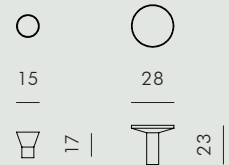

KBH KNOB

ACCESSORIES

BRASS / DARK BRASS

KBH Knob is made of brass, dark brass or stainless steel, and adds an elegant look to closets, cabinets and drawers. The knob is handmade in Denmark.

AVAILABLE MATERIALS		SIZE	ITEM NO.
METAL	Brass	SMALL	3419-000
	Dark Brass	SMALL	3420-000
	Brass	LARGE	3416-000
	Dark Brass	LARGE	3417-000
	Stainless steel	LARGE	3421-000

DATA

Dimension (mm)

TYPE	HEIGHT	DIAMETER	PACKS	INCLUDED
Small	17	15	4 pcs	4 mm screw
Large	23	28	4 pcs	4 mm screw

SHIPPING SPECIFICATIONS

Dimension (mm) / Volume (m³) / Weight (kg)

TYPE	BOX LENGTH	BOX WIDTH	BOX HEIGHT	BOX VOLUME	BOX WEIGHT
Small	80	160	210	0,003	0,3
Large	80	160	210	0,003	0,3