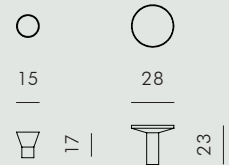

KBH KNOB

KØBENHAVNS-MØBELSNEDKERI

KBH KNOB

ACCESSORIES

BRASS / DARK BRASS

KBH Knob is made of brass, dark brass or stainless steel, and adds an elegant look to closets, cabinets and drawers. The knob is handmade in Denmark.

AVAILABLE MATERIALS		SIZE	ITEM NO.
METAL	Brass	SMALL	3419-000
	Dark Brass	SMALL	3420-000
	Brass	LARGE	3416-000
	Dark Brass	LARGE	3417-000
	Stainless steel	LARGE	3421-000

DATA

Dimension (mm)

TYPE	HEIGHT	DIAMETER	PACKS	INCLUDED
Small	17	15	4 pcs	4 mm screw
Large	23	28	4 pcs	4 mm screw

SHIPPING SPECIFICATIONS

Dimension (mm) / Volume (m³) / Weight (kg)

TYPE	BOX LENGTH	BOX WIDTH	BOX HEIGHT	BOX VOLUME	BOX WEIGHT
Small	80	160	210	0,003	0,3
Large	80	160	210	0,003	0,3