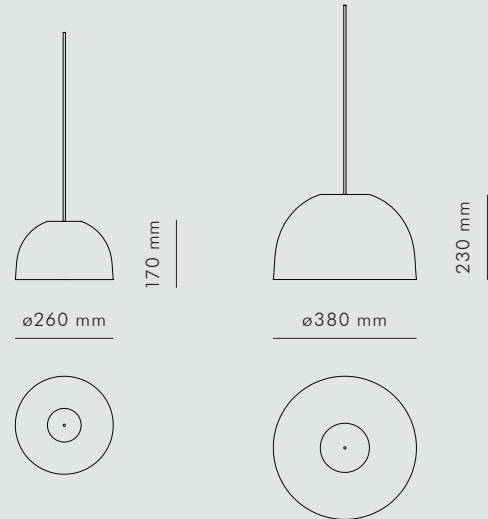

## KBH LAMP

KØBENHAVNS-MØBELSNEDKERI

KBH LAMP

LIGHTING

BRASS / GUN METAL

KBH Lamp comes in brass and gun metal and in two sizes: ø260 and ø380. The lamp can be placed in sets and brings a classic and architectural look to kitchens, hallways and dining rooms. The lamp is handmade in Denmark.

AVAILABLE MATERIALS		TYPE	SIZE	ITEM NO.
METAL	Brass	Raw Brass	SMALL Ø260	3201-000
	Gun Metal	Iron Oxidized	SMALL Ø260	3202-000
	Brass	Raw Brass	LARGE Ø380	3204-000
	Gun Metal	Iron Oxidized	LARGE Ø380	3205-000

DATA

Dimension (mm)

TYPE	HEIGHT	DIAMETER	WIRE LENGTH	SOCKET	CLASSIFICATION
Small	170	260	3000 (3m)	E27	CE IP 20
Large	230	380	3000 (3m)	E27	CE IP 20

SHIPPING SPECIFICATIONS

Dimension (mm) / Volume (m<sup>3</sup>) / Weight (kg)

TYPE	BOX LENGTH	BOX WIDTH	BOX HEIGHT	BOX VOLUME	BOX WEIGHT
Small	380	390	240	0,04	3
Large	460	460	400	0,08	4