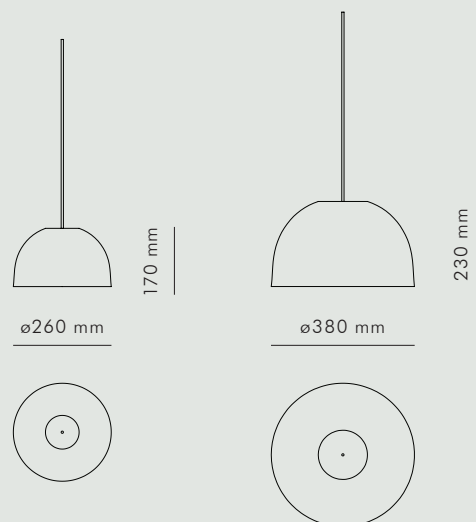

KBH LAMP

KØBENHAVNS-MØBELSNEDKERI

KBH LAMP

LIGHTING

BRASS / GUN METAL

KBH Lamp comes in brass and gun metal and in two sizes: ø260 and ø380. The lamp can be placed in sets and brings a classic and architectural look to kitchens, hallways and dining rooms. The lamp is handmade in Denmark.

AVAILABLE MATERIALS		TYPE	SIZE	ITEM NO.
METAL	Brass	Raw Brass	SMALL Ø260	3201-000
	Gun Metal	Iron Oxidized	SMALL Ø260	3202-000
	Brass	Raw Brass	LARGE Ø380	3204-000
	Gun Metal	Iron Oxidized	LARGE Ø380	3205-000

DATA

Dimension (mm)

TYPE	HEIGHT	DIAMETER	WIRE LENGTH	SOCKET	CLASSIFICATION
Small	170	260	3000 (3m)	E27	CE IP 20
Large	230	380	3000 (3m)	E27	CE IP 20

SHIPPING SPECIFICATIONS

Dimension (mm) / Volume (m³) / Weight (kg)

TYPE	BOX LENGTH	BOX WIDTH	BOX HEIGHT	BOX VOLUME	BOX WEIGHT
Small	380	390	240	0,04	3
Large	460	460	400	0,08	4