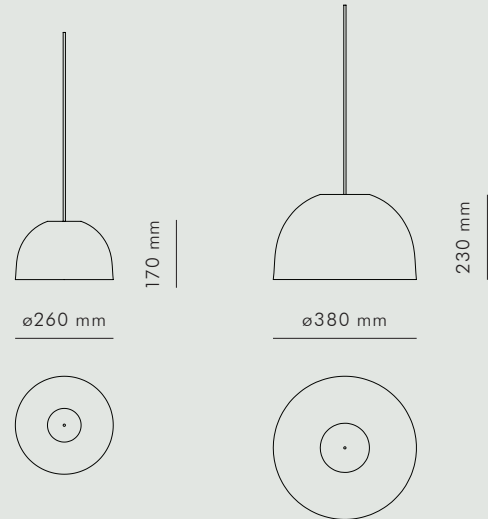

KBH LAMP

LIGHTING

BRASS / GUN METAL

KBH Lamp comes in brass and gun metal and in two sizes: ø260 and ø380. The lamp can be placed in sets and brings a classic and architectural look to kitchens, hallways and dining rooms. The lamp is handmade in Denmark.

AVAILABLE MATERIALS		TYPE	SIZE	ITEM NO.
METAL	Brass	Raw Brass	SMALL Ø260	3201-000
	Gun Metal	Iron Oxidized	SMALL Ø260	3202-000
	Brass	Raw Brass	LARGE Ø380	3204-000
	Gun Metal	Iron Oxidized	LARGE Ø380	3205-000

DATA

Dimension (mm)

TYPE	HEIGHT	DIAMETER	WIRE LENGTH	SOCKET	CLASSIFICATION
Small	170	260	3000 (3m)	E27	CE IP 20
Large	230	380	3000 (3m)	E27	CE IP 20

SHIPPING SPECIFICATIONS

Dimension (mm) / Volume (m<sup>3</sup>) / Weight (kg)

TYPE	BOX LENGTH	BOX WIDTH	BOX HEIGHT	BOX VOLUME	BOX WEIGHT
Small	380	390	240	0,04	3
Large	460	460	400	0,08	4