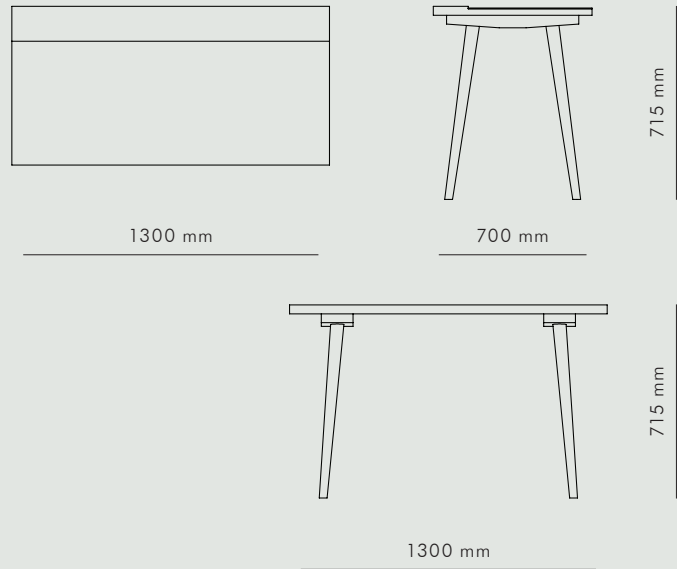

KBH LEATHER DESK

TABLES

NATURAL OAK + KBH LEATHER

KBH Leather Desk is made in oak with Swedish vegetal grain leather on the top. A small and elegant desk that will age beautifully. All tables are handmade in Denmark.

DATA

Dimension (mm)

LENGTH	WIDTH	HEIGHT	DEPTH	DIAMETER
-	1300	715	700	-

SHIPPING SPECIFICATIONS

Dimension (mm) / Volume (m³) / Weight (kg)

BOX LENGTH	BOX WIDTH	BOX HEIGHT	BOX VOLUME	BOX WEIGHT
1450	800	300	0,35	34