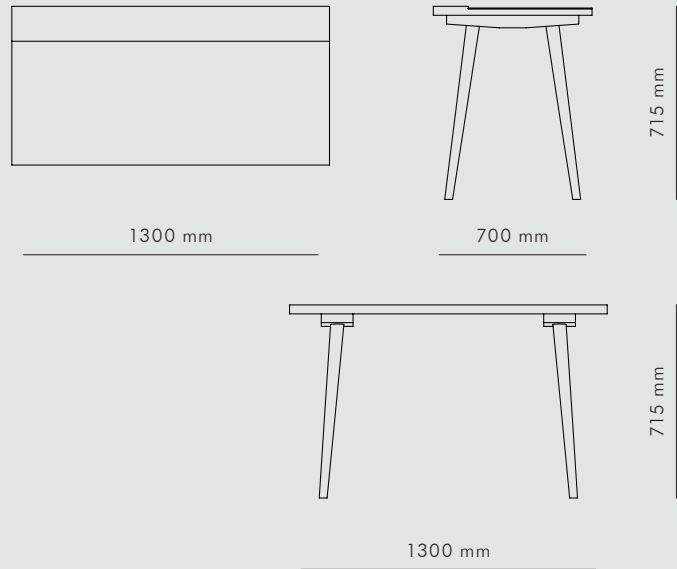

KBH LEATHER DESK

KØBENHAVNS-MØBELSNEDKERI

KBH LEATHER DESK

TABLES

NATURAL OAK + KBH LEATHER

KBH Leather Desk is made in oak with Swedish vegetal grain leather on the top. A small and elegant desk that will age beautifully. All tables are handmade in Denmark.

DATA

Dimension (mm)

LENGTH	WIDTH	HEIGHT	DEPTH	DIAMETER
-	1300	715	700	-

SHIPPING SPECIFICATIONS

Dimension (mm) / Volume (m³) / Weight (kg)

BOX LENGTH	BOX WIDTH	BOX HEIGHT	BOX VOLUME	BOX WEIGHT
1450	800	300	0,35	34