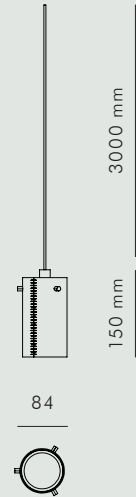

KBH LEATHER PENDEL

LIGHTING

BRASS + NUBUCK LEATHER

KBH Leather Pendel comes in 6 different colours of nubuck leather with solid brass details. The lamp is handmade in Denmark.

AVAILABLE MATERIALS	METAL	COLOUR	ITEM NO.
METAL / NUBUCK LEATHER	Brass	Black 8009	3212-009
	Brass	Grey 8013	3212-013
	Brass	Brown 8015	3212-015
	Brass	Dark Brown 8017	3212-017
	Brass	Green 8020	3212-020
	Brass	Blue 8021	3212-021

DATA

Dimension (mm)

HEIGHT	DIAMETER	WIRE LENGTH	SOCKET	CLASSIFICATION
150	ø84	3000 (3m)	GU10	CE IP 20

SHIPPING SPECIFICATIONS

Dimension (mm) / Volume (m³) / Weight (kg)

BOX LENGTH	BOX WIDTH	BOX HEIGHT	BOX VOLUME	BOX WEIGHT
310	240	260	0,02	2,5