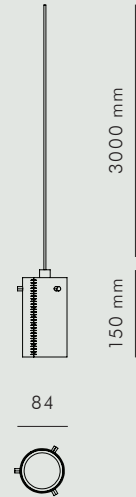

## LIGHTING

BRASS + NUBUCK LEATHER

*KBH Leather Pendel comes in 6 different colours of nubuck leather with solid brass details. The lamp is handmade in Denmark.*

AVAILABLE MATERIALS	METAL	COLOUR	ITEM NO.
METAL / NUBUCK LEATHER	Brass	Black 8009	3212-009
	Brass	Grey 8013	3212-013
	Brass	Brown 8015	3212-015
	Brass	Dark Brown 8017	3212-017
	Brass	Green 8020	3212-020
	Brass	Blue 8021	3212-021

## DATA

*Dimension (mm)*

HEIGHT	DIAMETER	WIRE LENGTH	SOCKET	CLASSIFICATION
150	ø84	3000 (3m)	GU10	CEIP 20

## SHIPPING SPECIFICATIONS

*Dimension (mm) / Volume (m<sup>3</sup>) / Weight (kg)*

BOX LENGTH	BOX WIDTH	BOX HEIGHT	BOX VOLUME	BOX WEIGHT
310	240	260	0,02	2,5

KBH NUBUCK

MATERIALS

KBH NUBUCK

RELATED PRODUCTS

NO.

BLACK	8009
GREY	8013
BROWN	8015
DARK BROWN	8017
GREEN	8020
BLUE	8021