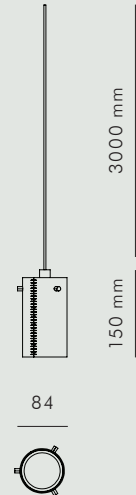

KBH LEATHER PENDEL

KØBENHAVNS-MØBELSNEDKERI

KBH LEATHER PENDEL

LIGHTING

BRASS + NUBUCK LEATHER

KBH Leather Pendel comes in 6 different colours of nubuck leather with solid brass details. The lamp is handmade in Denmark.

AVAILABLE MATERIALS	METAL	COLOUR	ITEM NO.
METAL / NUBUCK LEATHER	Brass	Black 8009	3212-009
	Brass	Grey 8013	3212-013
	Brass	Brown 8015	3212-015
	Brass	Dark Brown 8017	3212-017
	Brass	Green 8020	3212-020
	Brass	Blue 8021	3212-021

DATA

Dimension (mm)

HEIGHT	DIAMETER	WIRE LENGTH	SOCKET	CLASSIFICATION
150	ø84	3000 (3m)	GU10	CEIP 20

SHIPPING SPECIFICATIONS

Dimension (mm) / Volume (m³) / Weight (kg)

BOX LENGTH	BOX WIDTH	BOX HEIGHT	BOX VOLUME	BOX WEIGHT
310	240	260	0,02	2,5

Dark Brown 8017

Green 8020

Blue 8021

NUBUCK COLOURS

NO.

BLACK	8009
GREY	8013
BROWN	8015
DARK BROWN	8017
GREEN	8020
BLUE	8021