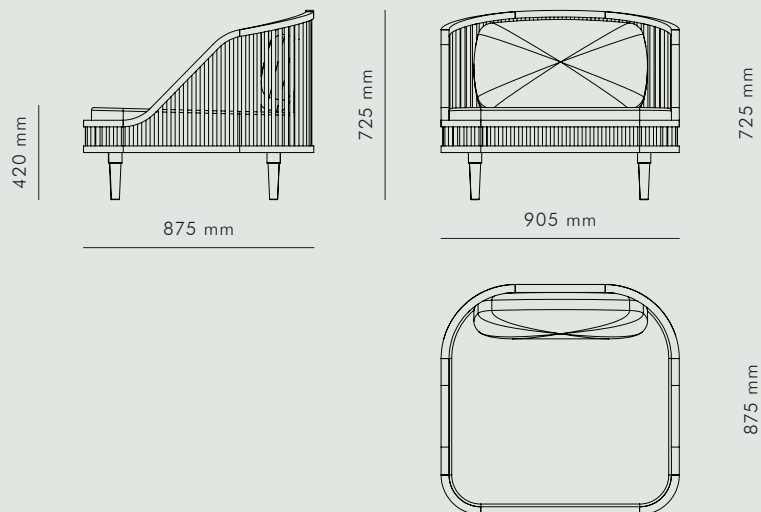

KBH LOUNGE CHAIR FABRIC

SEATING

NATURAL OAK / MEDIUM FUMED OAK + FABRIC + BRASS

KBH Lounge Chair is a modern design that brings together a blend of Danish, Italian and Japanese joinery and aesthetics. The chair comes in oak and medium fumed oak with different types of upholstery fabric that ensures a soft, tactile feel. Brass details complete the design. The chair is handmade in Denmark.

DATA

Dimension (mm)

LENGTH	WIDTH	HEIGHT	DEPTH	DIAMETER	SEAT HEIGHT
-	905	725	875	-	420

SHIPPING SPECIFICATIONS

Dimension (mm) / Volume (m³) / Weight (kg)

BOX LENGTH	BOX WIDTH	BOX HEIGHT	BOX VOLUME	BOX WEIGHT
1000	1200	800	0,96	50