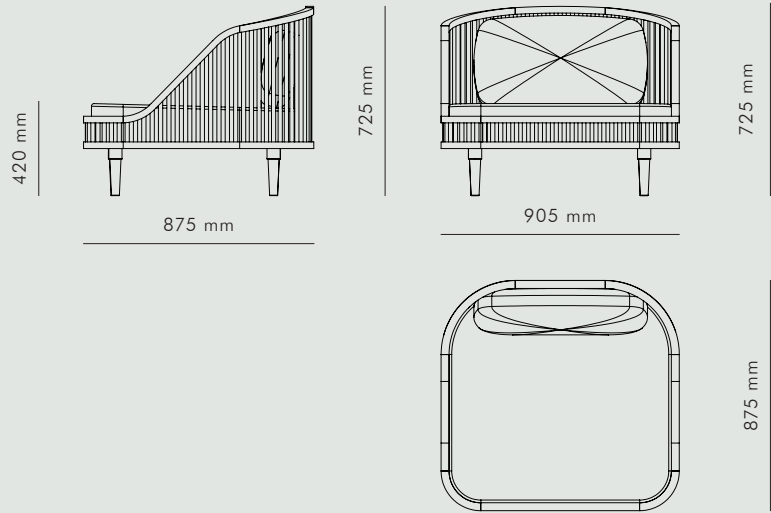

## KBH LOUNGE CHAIR

KØBENHAVNS-MØBELSNEDKERI

KBH LOUNGE CHAIR

SEATING

NATURAL OAK / MEDIUM FUMED OAK + NUBUCK LEATHER OR FABRIC + BRASS

*KBH Lounge Chair is a modern design that brings together a blend of Danish, Italian and Japanese joinery and aesthetics. The chair comes in oak and medium fumed oak with different types of upholstery fabric that ensures a soft, tactile feel. Brass details complete the design. The chair is handmade in Denmark.*

DATA

*Dimension (mm)*

LENGTH	WIDTH	HEIGHT	DEPTH	DIAMETER	SEAT HEIGHT
-	905	725	875	-	420

SHIPPING SPECIFICATIONS

*Dimension (mm) / Volume (m³) / Weight (kg)*

BOX LENGTH	BOX WIDTH	BOX HEIGHT	BOX VOLUME	BOX WEIGHT
1000	1200	800	0,96	50