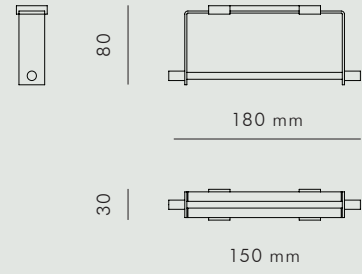

KBH PAPER HOLDER

ACCESSORIES

BRASS / DARK BRASS

KBH Paper Holder is wall mounted and made of brass or dark brass. The paper holder is handmade in Denmark.

AVAILABLE MATERIALS

ITEM NO.

METAL	<i>Brass</i>	3430-000
	<i>Dark Brass</i>	3431-000

DATA

Dimension (mm)

LENGTH	WIDTH	HEIGHT	DEPTH
150	180	30	80

SHIPPING SPECIFICATIONS

Dimension (mm) / Volume (m³) / Weight (kg)

BOX LENGTH	BOX WIDTH	BOX HEIGHT	BOX VOLUME	BOX WEIGHT
250	150	70	0,003	0,5