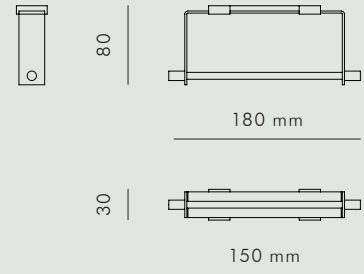

KBH PAPER HOLDER

KØBENHAVNS-MØBELSNEDKERI

KBH PAPER HOLDER

ACCESSORIES

BRASS / DARK BRASS

KBH Paper Holder is wall mounted and made of brass or dark brass. The paper holder is handmade in Denmark.

AVAILABLE MATERIALS

ITEM NO.

METAL	<i>Brass</i>	3450-000
	<i>Dark Brass</i>	3451-000

DATA

Dimension (mm)

LENGTH	WIDTH	HEIGHT	DEPTH
150	180	30	80

SHIPPING SPECIFICATIONS

Dimension (mm) / Volume (m³) / Weight (kg)

BOX LENGTH	BOX WIDTH	BOX HEIGHT	BOX VOLUME	BOX WEIGHT
250	150	70	0,003	0,5