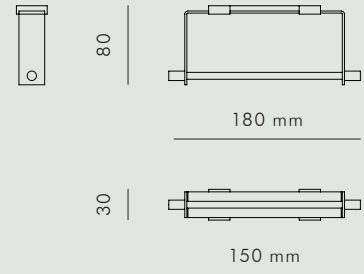

KBH PAPER HOLDER

ACCESSORIES

BRASS / DARK BRASS

KBH Paper Holder is wall mounted and made of brass or dark brass. The paper holder is handmade in Denmark.

AVAILABLE MATERIALS

ITEM NO.

METAL	<i>Brass</i>	3450-000
	<i>Dark Brass</i>	3451-000

DATA

Dimension (mm)

LENGTH	WIDTH	HEIGHT	DEPTH
150	180	30	80

SHIPPING SPECIFICATIONS

Dimension (mm) / Volume (m³) / Weight (kg)

BOX LENGTH	BOX WIDTH	BOX HEIGHT	BOX VOLUME	BOX WEIGHT
250	150	70	0,003	0,5